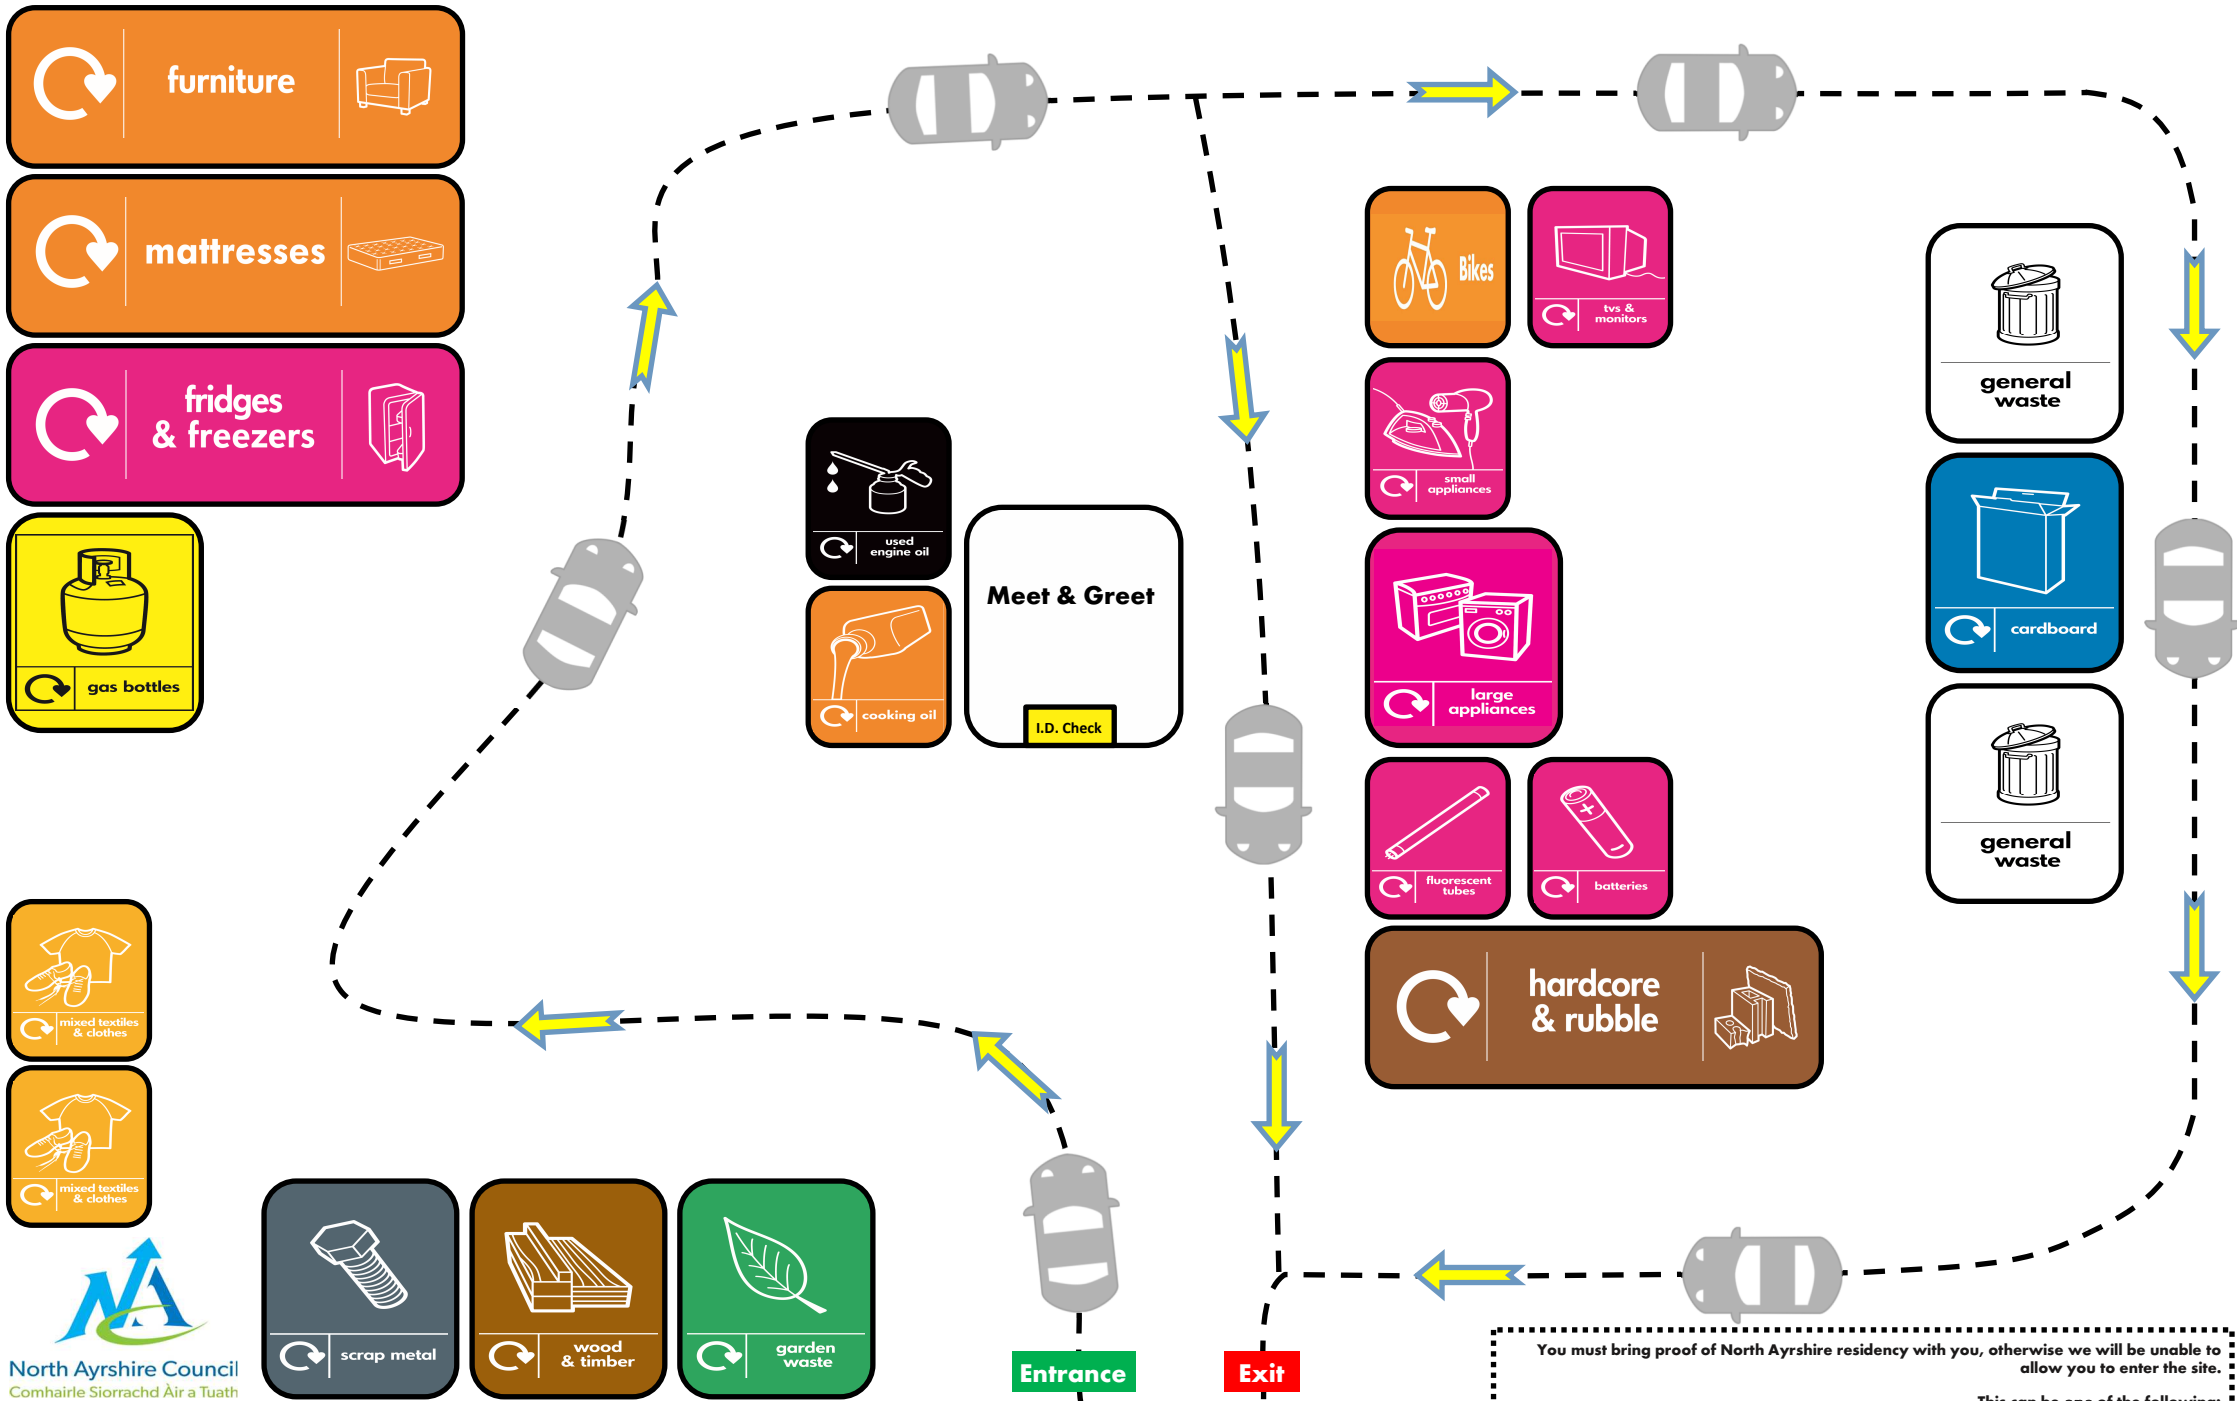

Kilbirnie Household Waste and Recycling Centre

 North Ayrshire Council
 Comhairle Siorrachd Àir a Tuath

Paddockholm Road, Kilbirnie, KA25 7JW
Opening hours Daily: 10am to 4:30pm (last entry 4:15pm)

You must bring proof of North Ayrshire residency with you, otherwise we will be unable to allow you to enter the site.
 This can be one of the following:
 a driving licence
 a Council Tax bill
 a utility bill