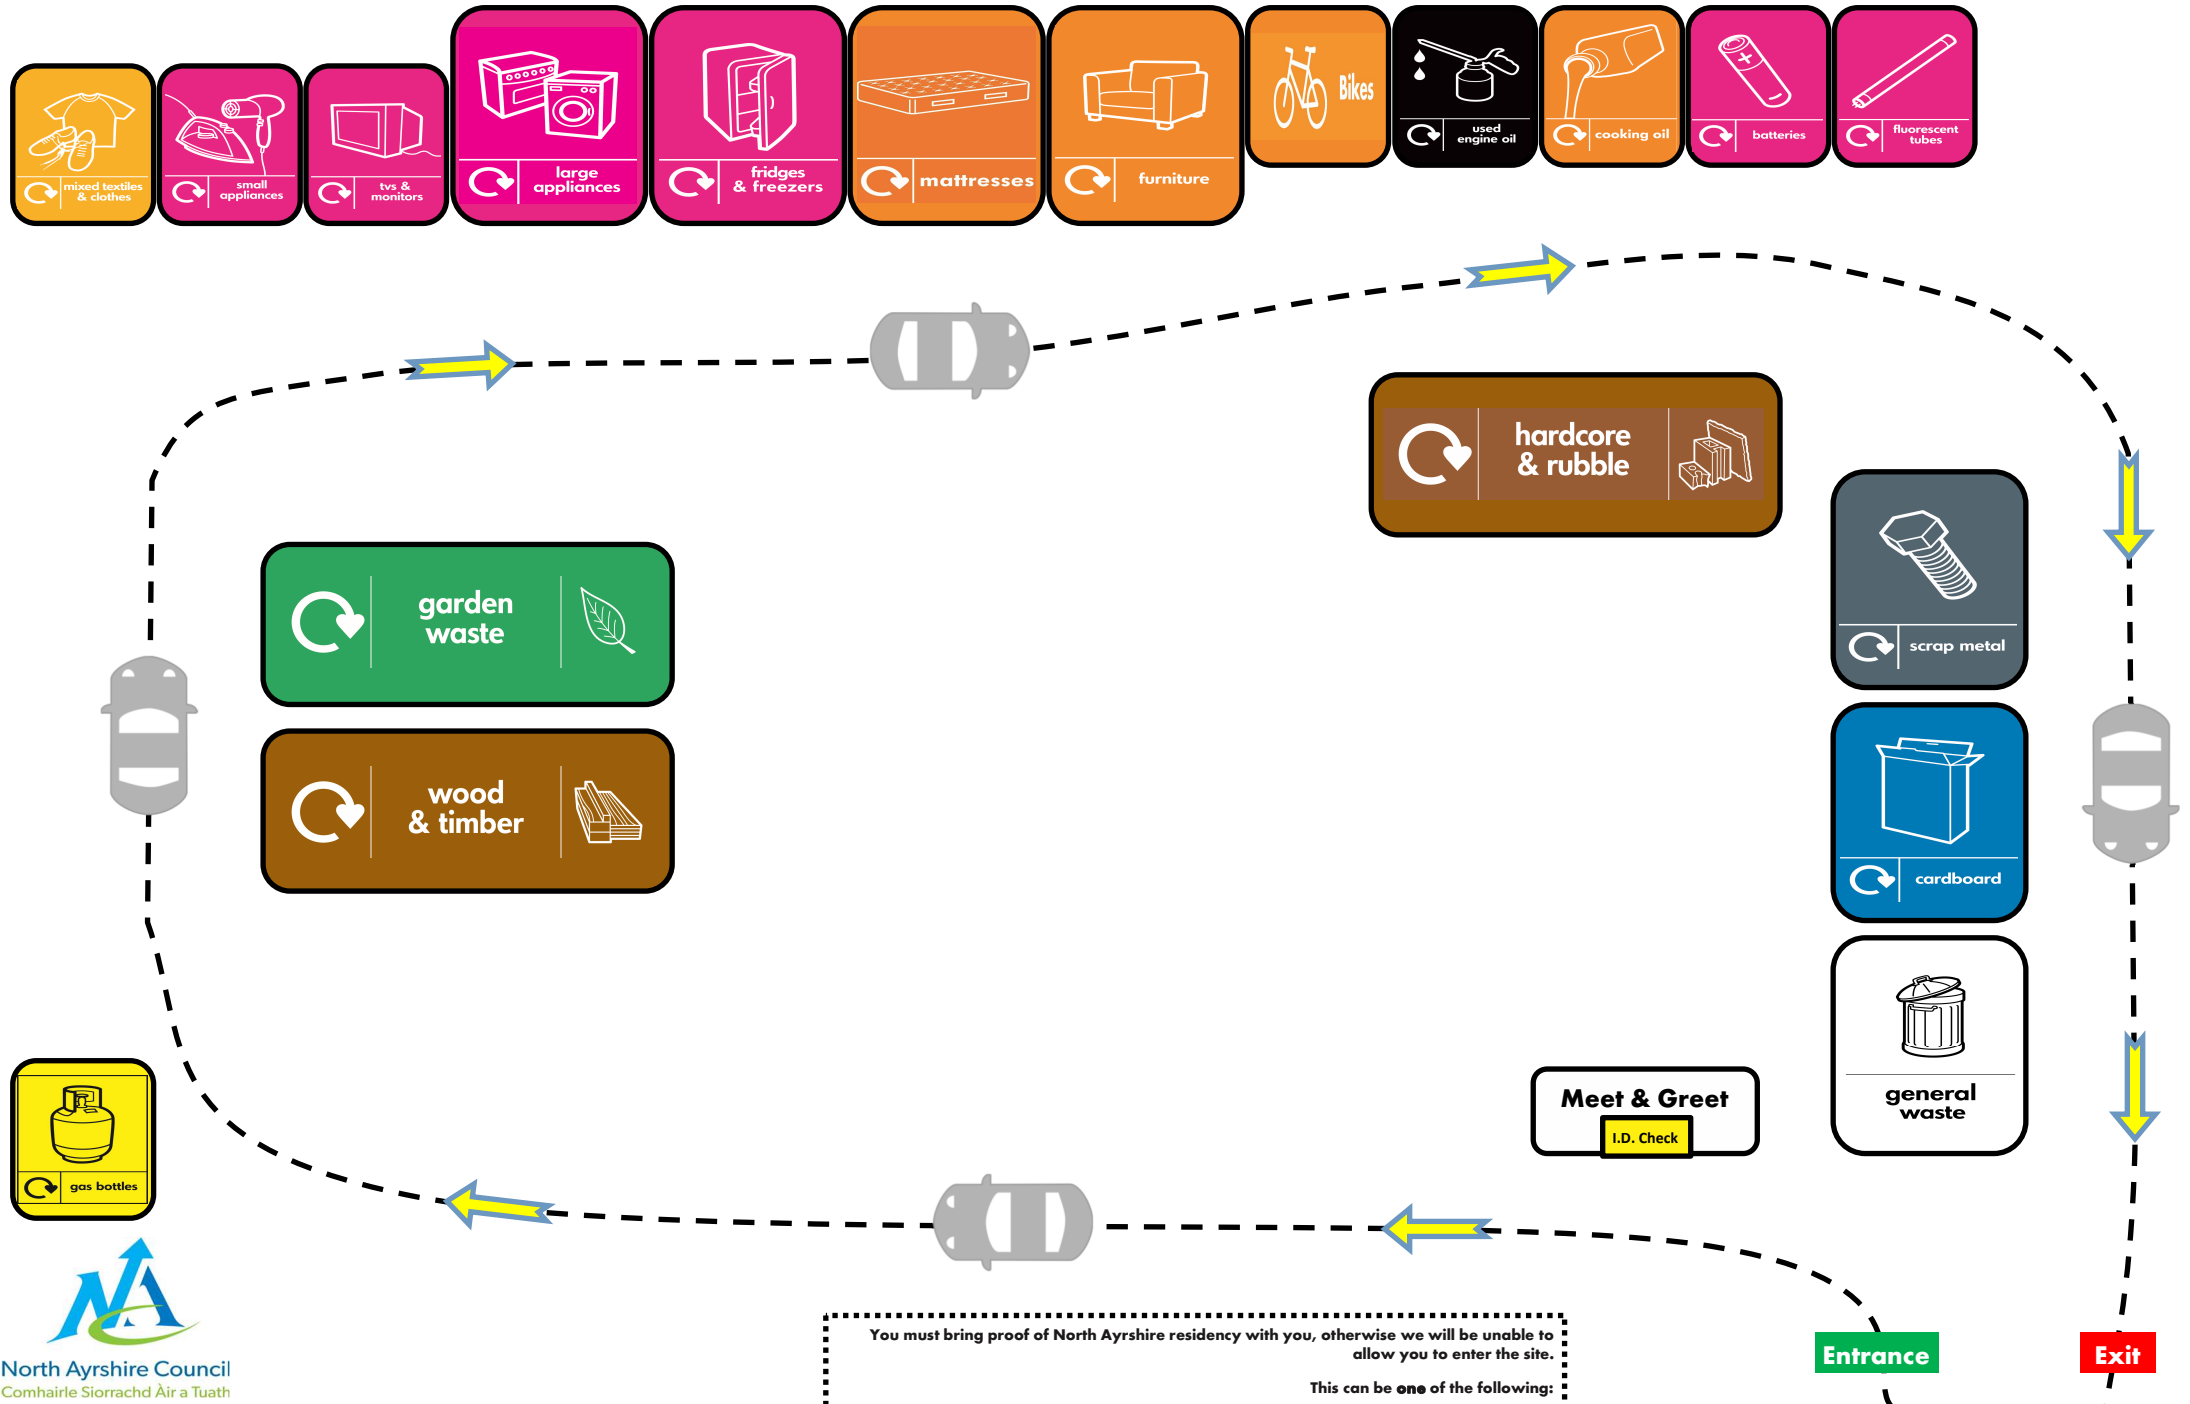

# Largs Household Waste and Recycling Centre

North Ayrshire Council  
Comhairle Siorrachd Àir a Tuath

Haylie Brae, Largs, KA25 5LE

**Opening hours** Daily: 10am to 4:30pm (last entry 4:15pm)

You must bring proof of North Ayrshire residency with you, otherwise we will be unable to allow you to enter the site.

This can be **one** of the following:

- a driving licence
- a Council Tax bill
- a utility bill

**Entrance**

**Exit**