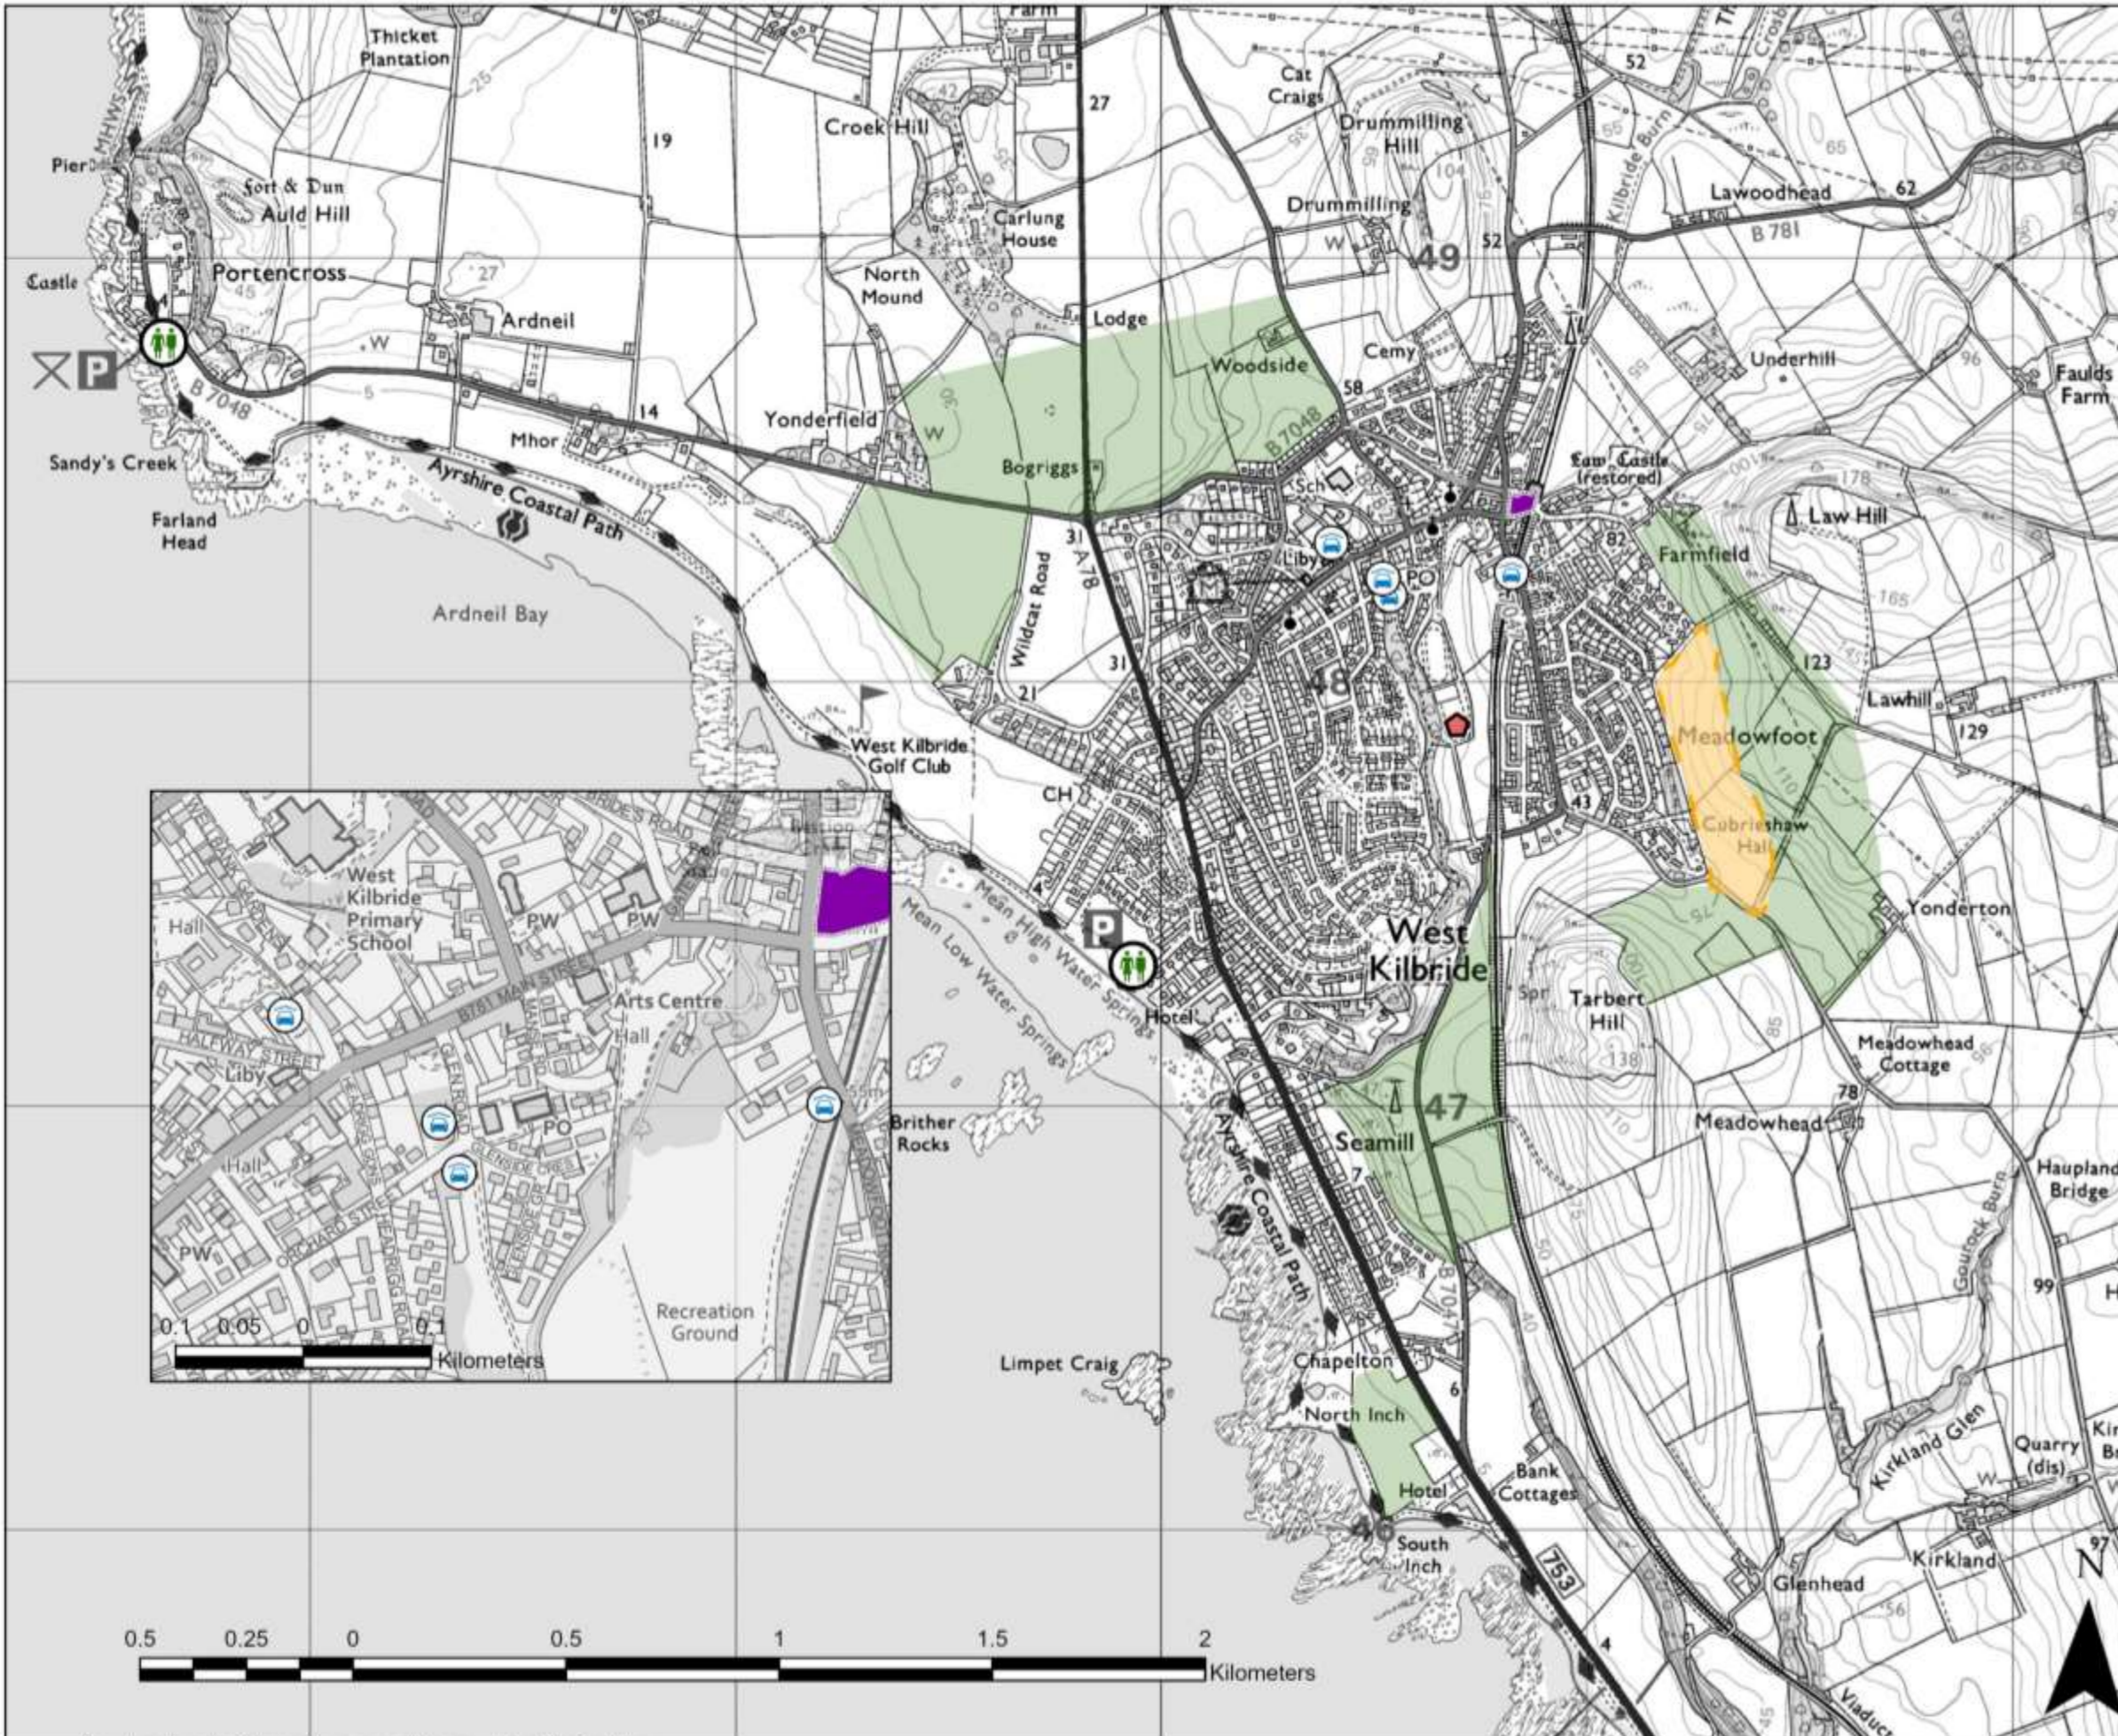

West Kilbride Local Place Plan Proposals Map

Legend

-  Social Housing
-  Green Belt
-  Visitor Facilities
-  All Weather Pitch
-  Town Centre Parking
-  Park & Ride Expansion

Produced by: OW	Ref: WKLPP
Checked by: AG	Date: 06/12/23

West Kilbride Local Place Plan Proposal Map