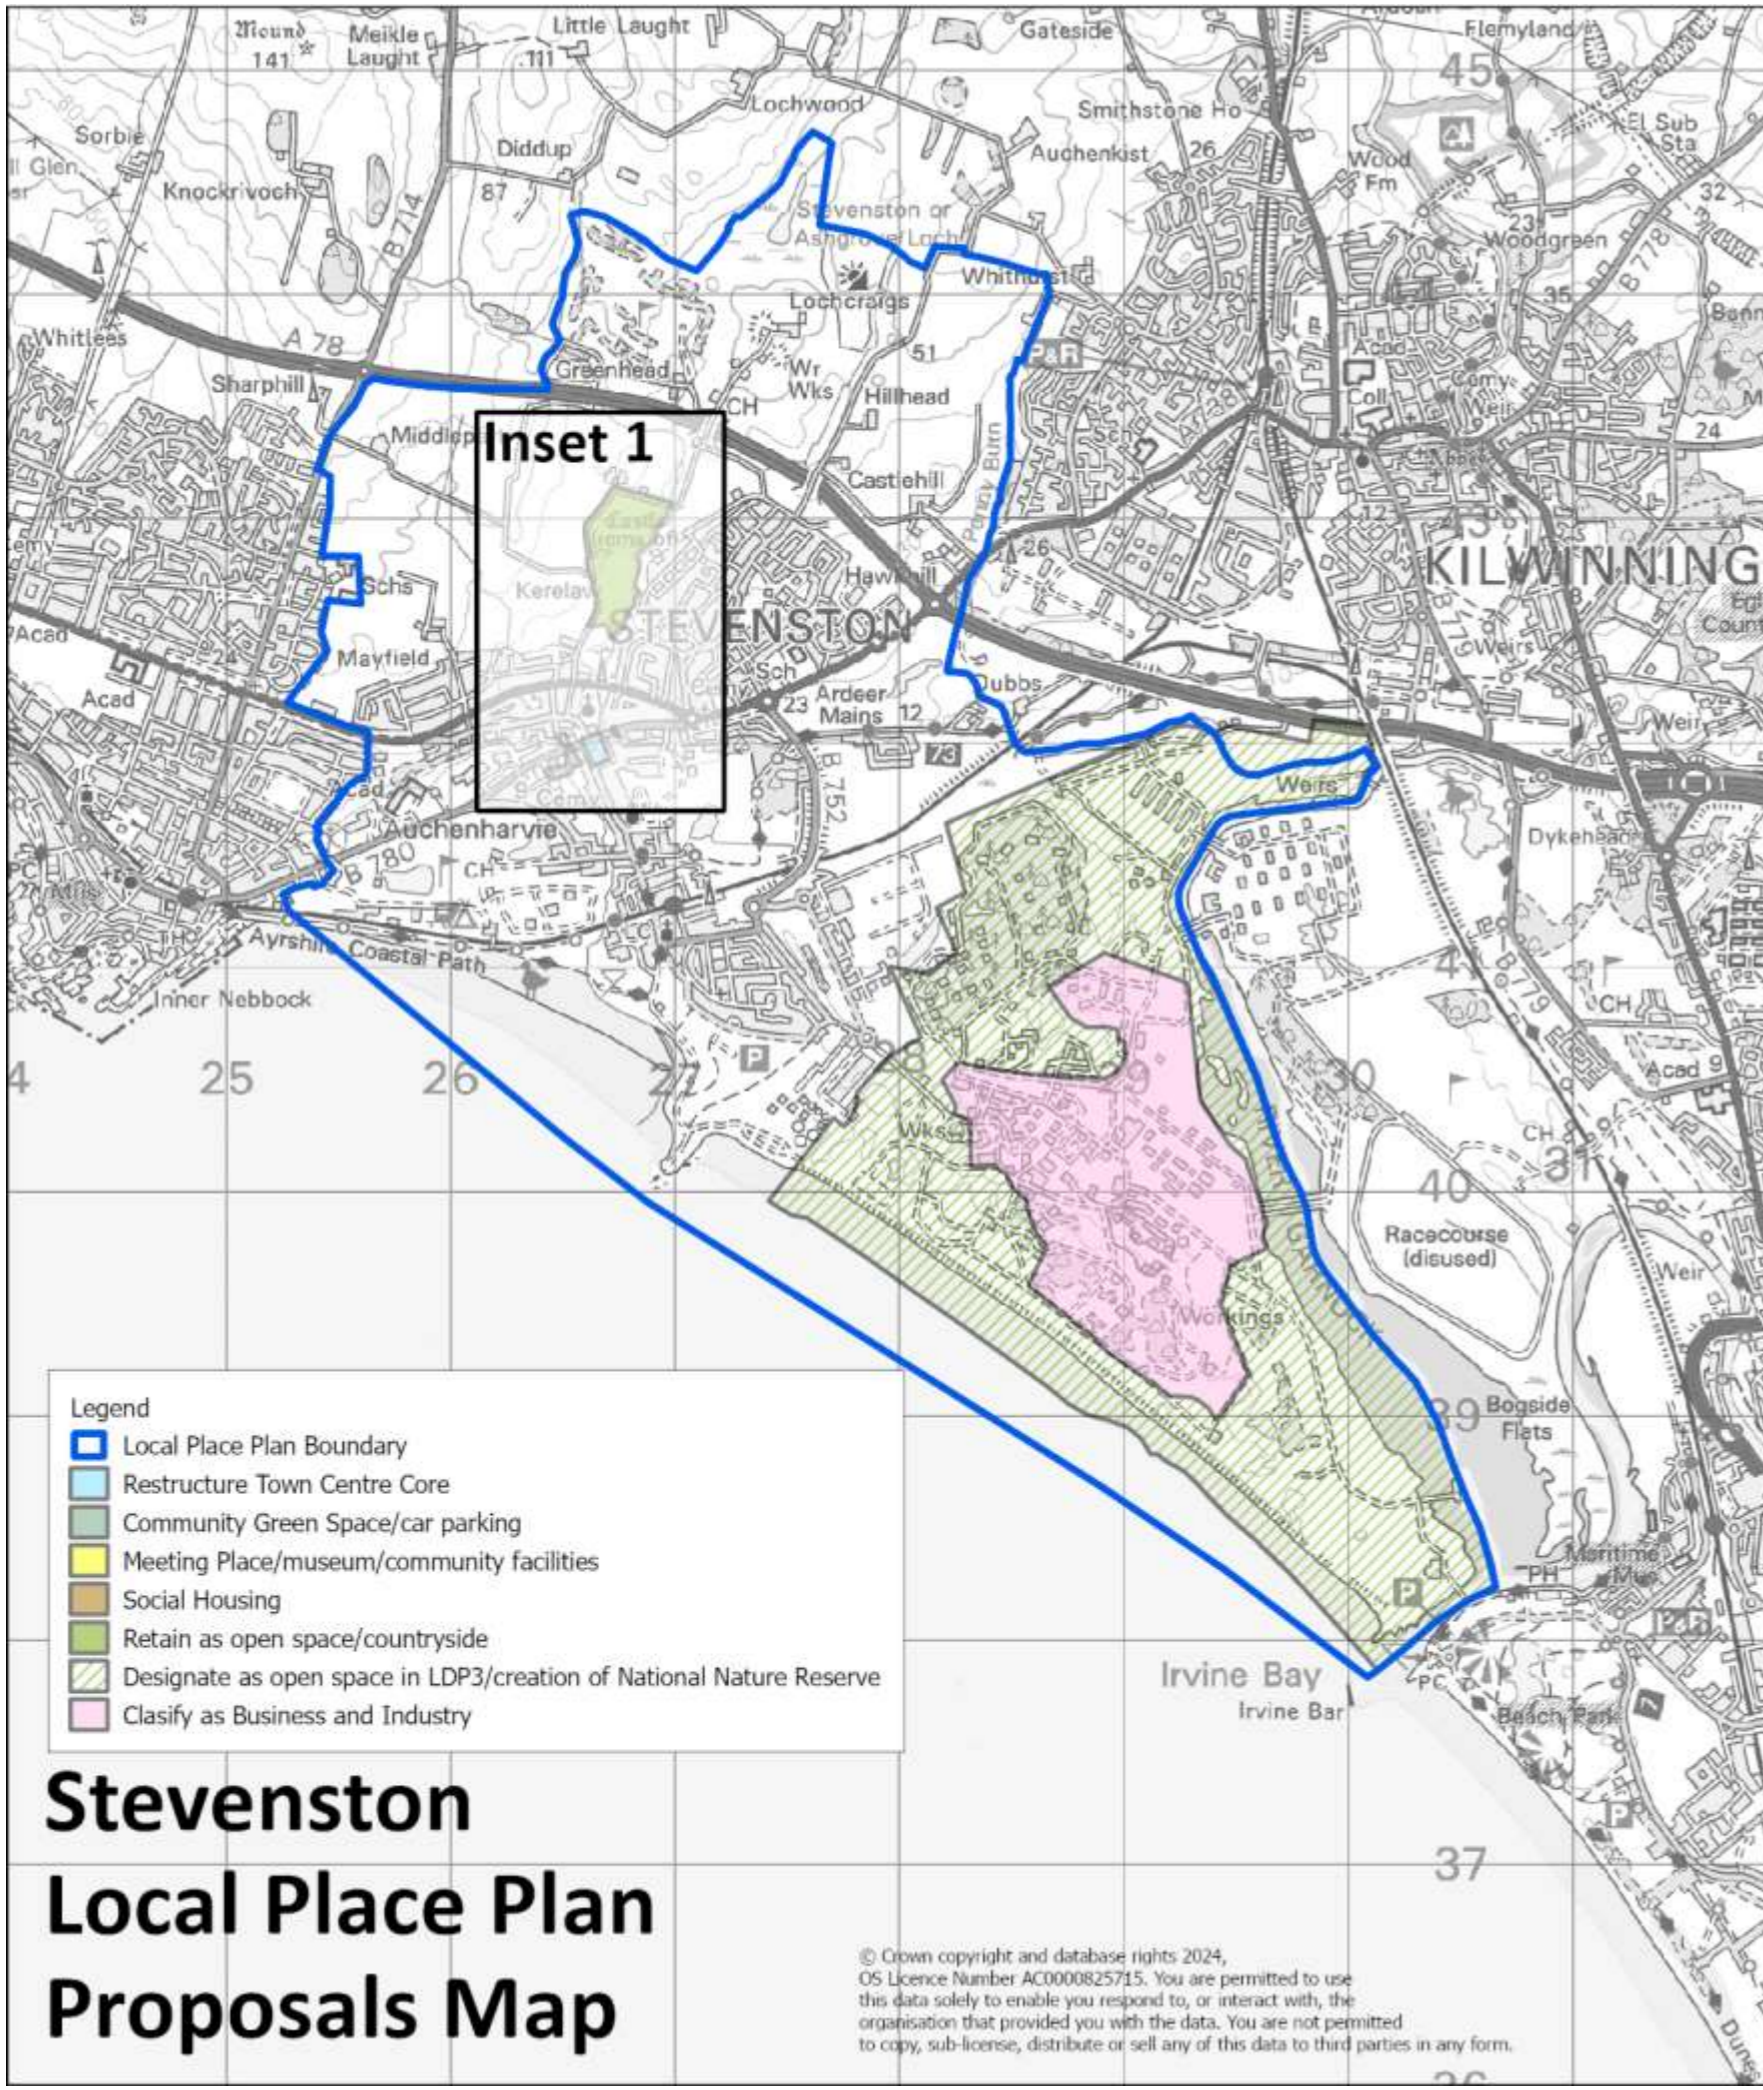

Stevenston Local Place Plan Proposals Map

Inset 1

- Legend**
- Local Place Plan Boundary
 - Restructure Town Centre Core
 - Community Green Space/car parking
 - Meeting Place/museum/community facilities
 - Social Housing
 - Retain as open space/countryside
 - Designate as open space in LDP3/creation of National Nature Reserve
 - Classify as Business and Industry

Stevenston Local Place Plan Proposals Map

© Crown copyright and database rights 2024, OS Licence Number AC0000825715. You are permitted to use this data solely to enable you respond to, or interact with, the organisation that provided you with the data. You are not permitted to copy, sub-license, distribute or sell any of this data to third parties in any form.

Inset 1

STEVENSTON