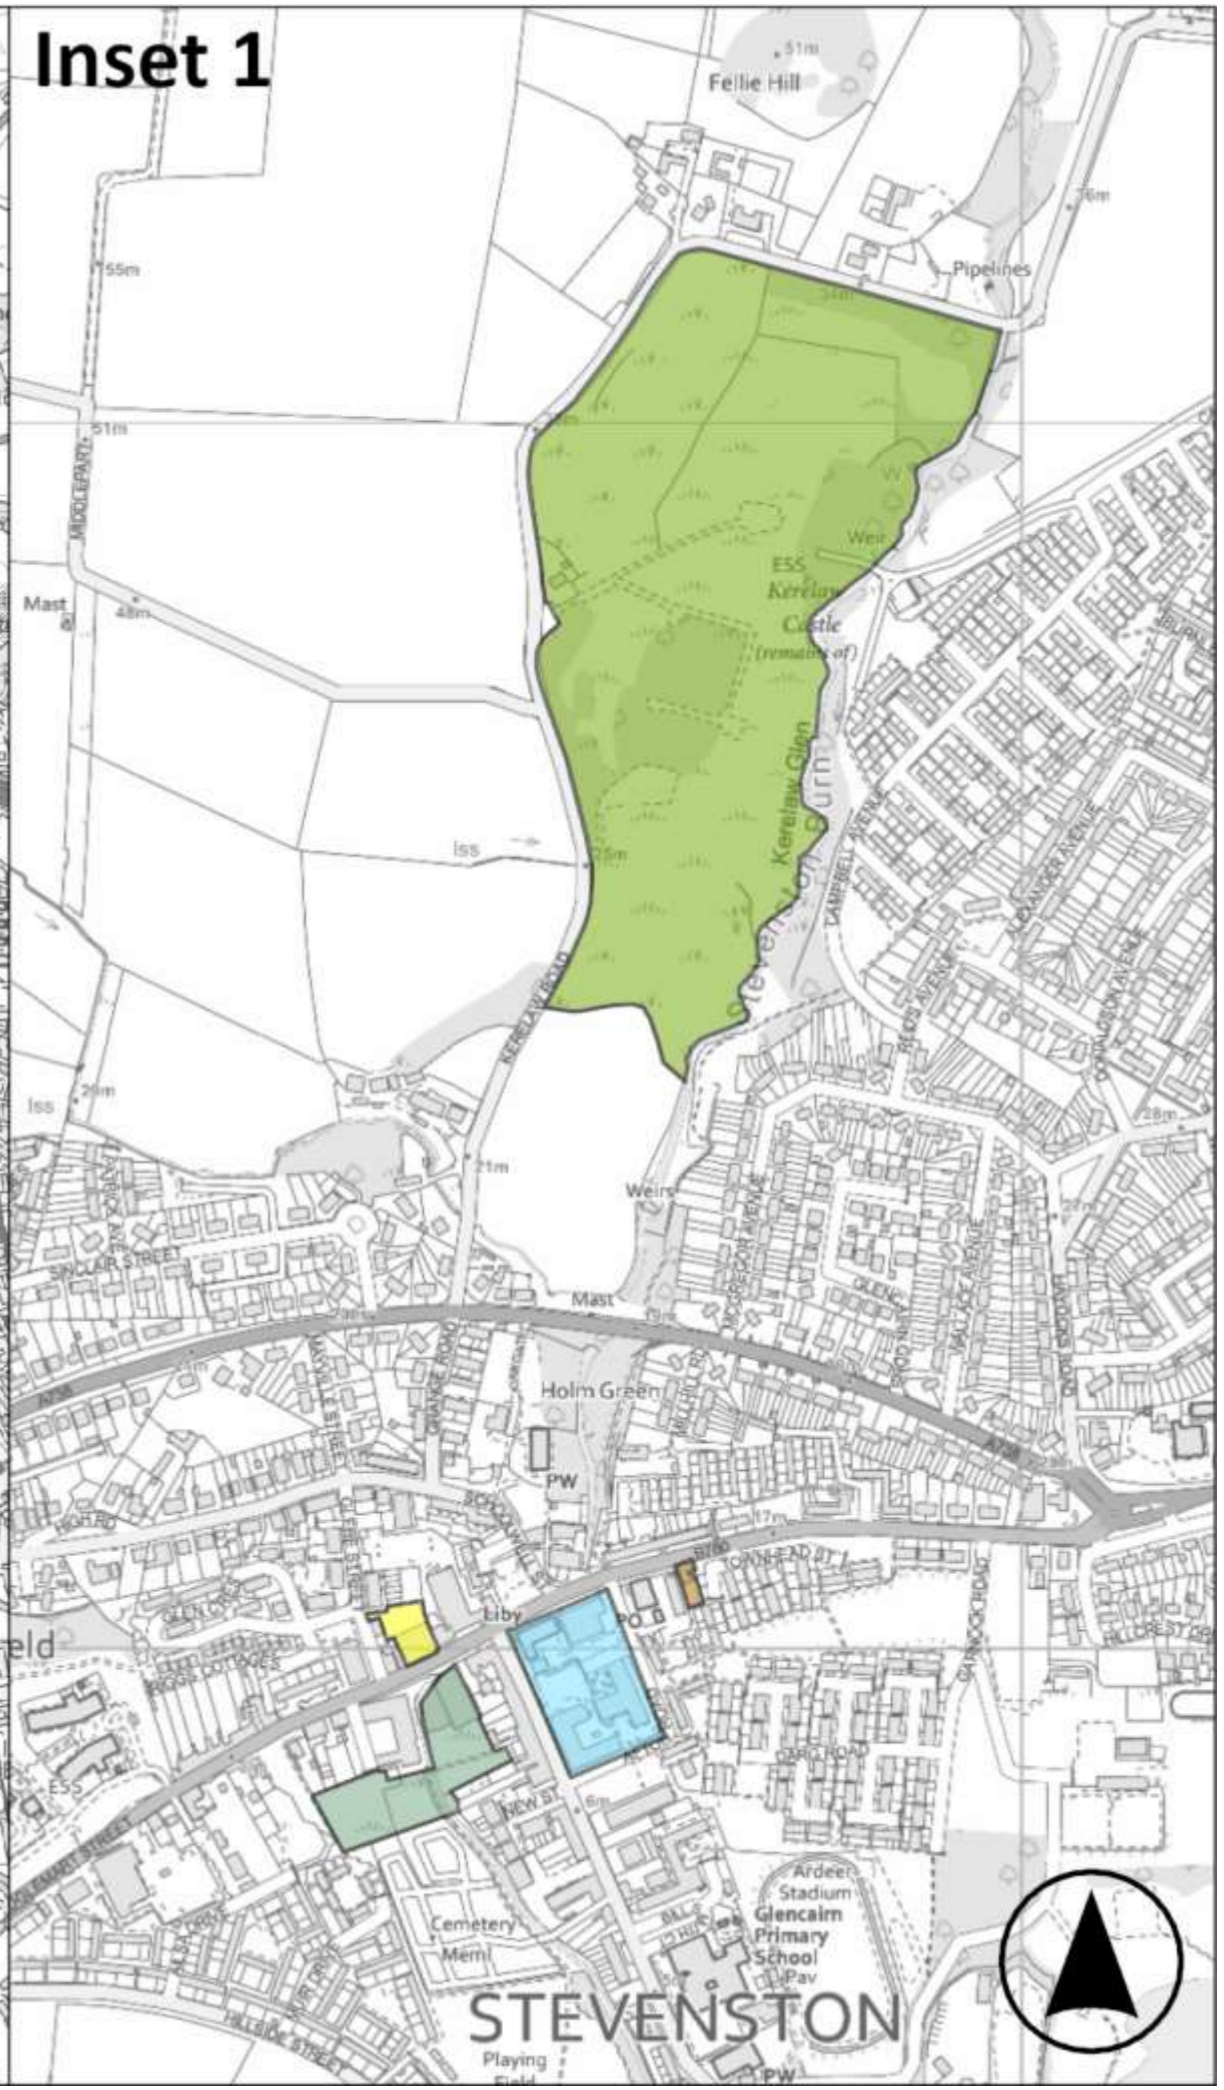

Stevenston Local Place Plan Proposals Map

Inset 1

- Legend**
- Local Place Plan Boundary
 - Restructure Town Centre Core
 - Community Green Space/car parking
 - Meeting Place/museum/community facilities
 - Social Housing
 - Retain as open space/countryside
 - Designate as open space in LDP3/creation of National Nature Reserve
 - Classify as Business and Industry

Stevenston Local Place Plan Proposals Map

© Crown copyright and database rights 2024, OS Licence Number AC0000825715. You are permitted to use this data solely to enable you respond to, or interact with, the organisation that provided you with the data. You are not permitted to copy, sub-license, distribute or sell any of this data to third parties in any form.

Inset 1

STEVENSTON