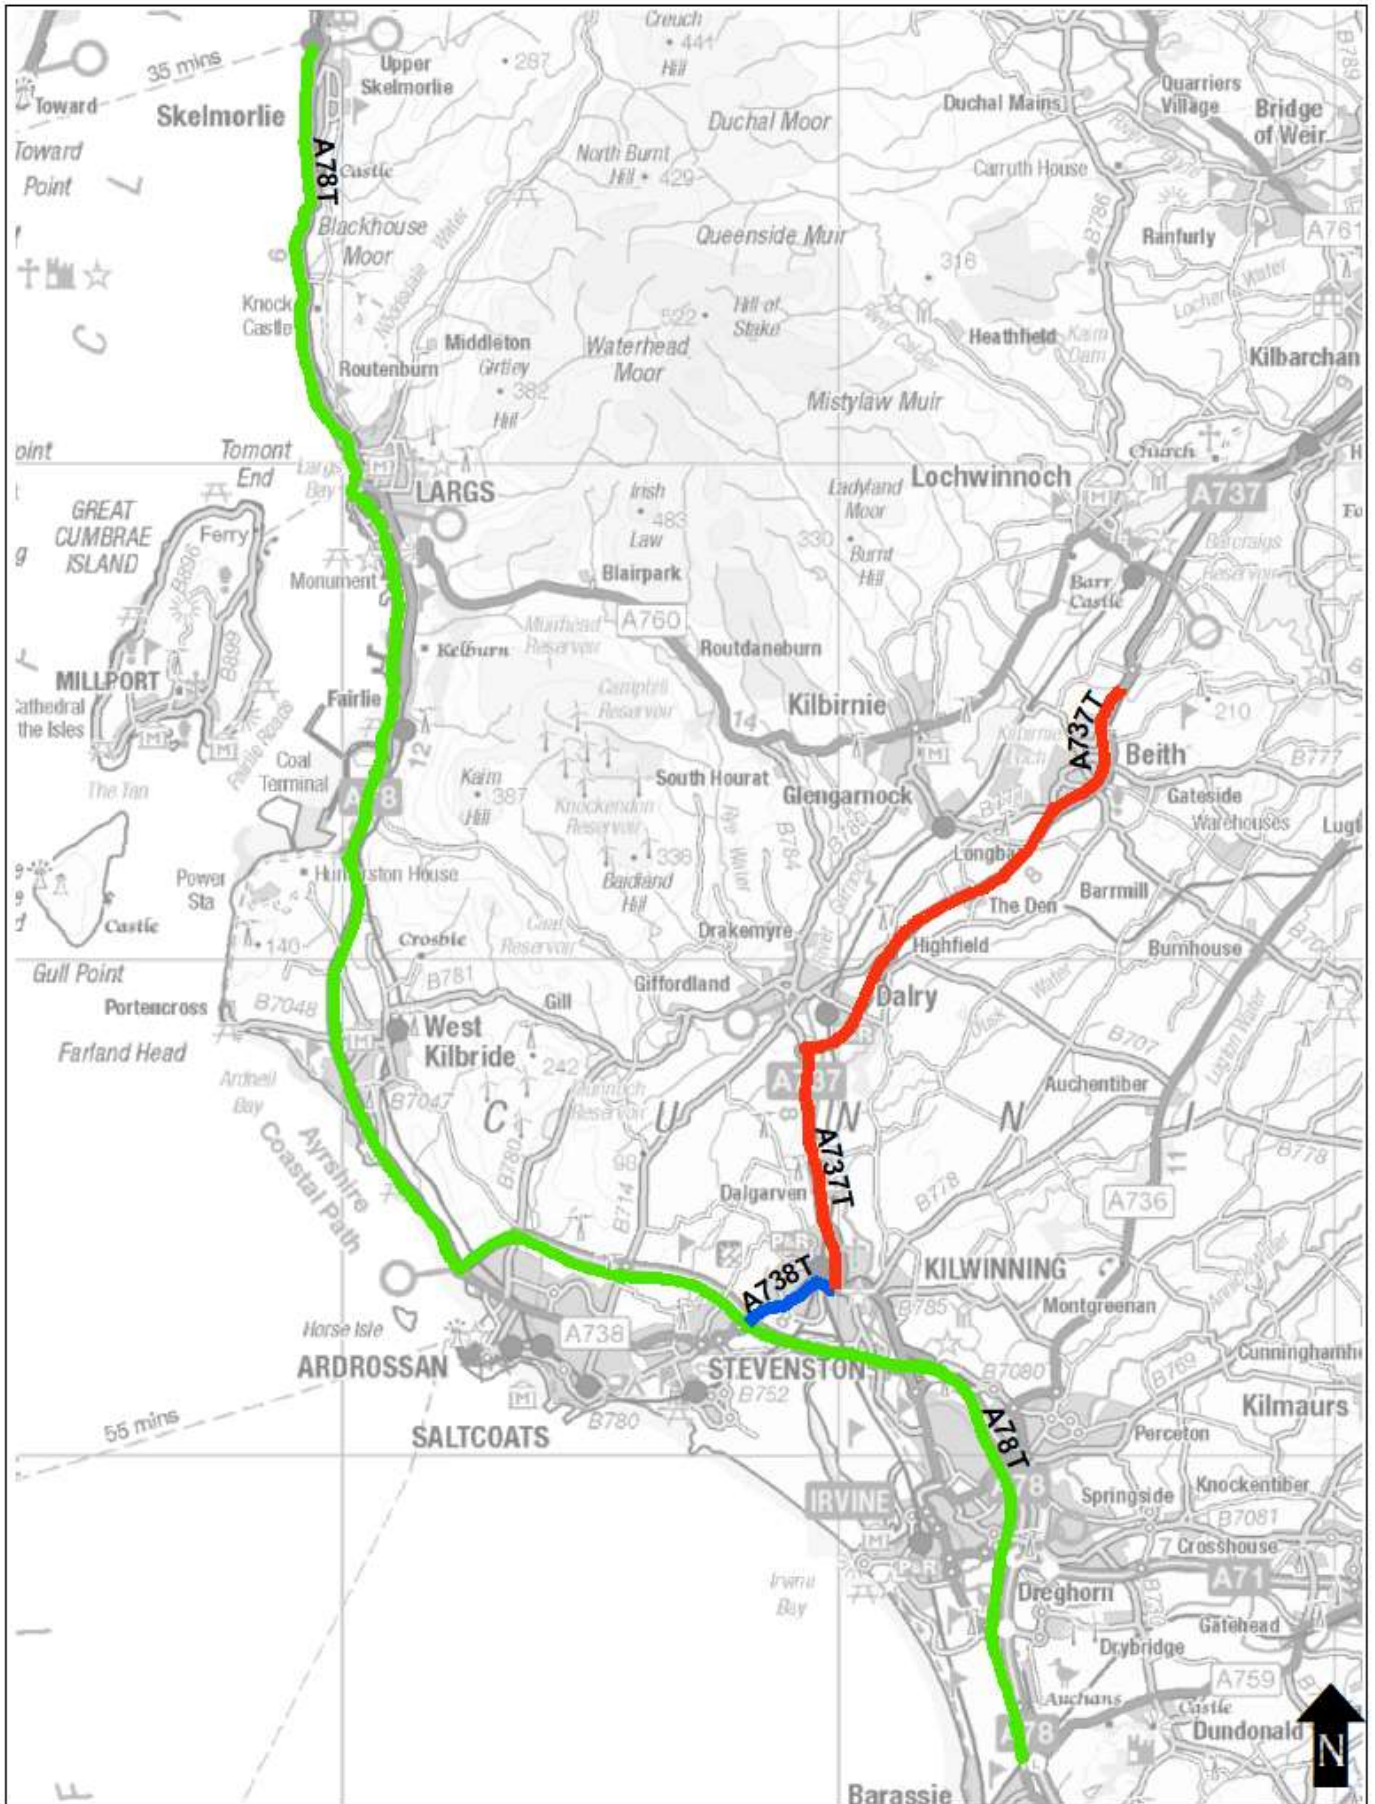

Trunk Road Network within North Ayrshire

<p>Trunk Roads Within North Ayrshire</p>	<p>Trunk Road Routes</p> <ul style="list-style-type: none"> — A737T — A738T — A78T 	<p>"Reproduced from the Ordnance Survey Mapping with the permission of the Controller of Her Majesty's Stationery Office, © Crown Copyright. Unauthorised reproduction infringes Crown Copyright and may lead to prosecution or civil proceedings. North Ayrshire Council SLA Licence Number: 100023393."</p>	 <p>NORTH AYRSHIRE Council Neighbourhood Services Roads</p>	<p>Section: Asset Management</p> <p>Date: 26 Jun 2024</p> <p>Scale: 1:135,000</p> <p>Drawing No:</p>
--	--	---	---	--