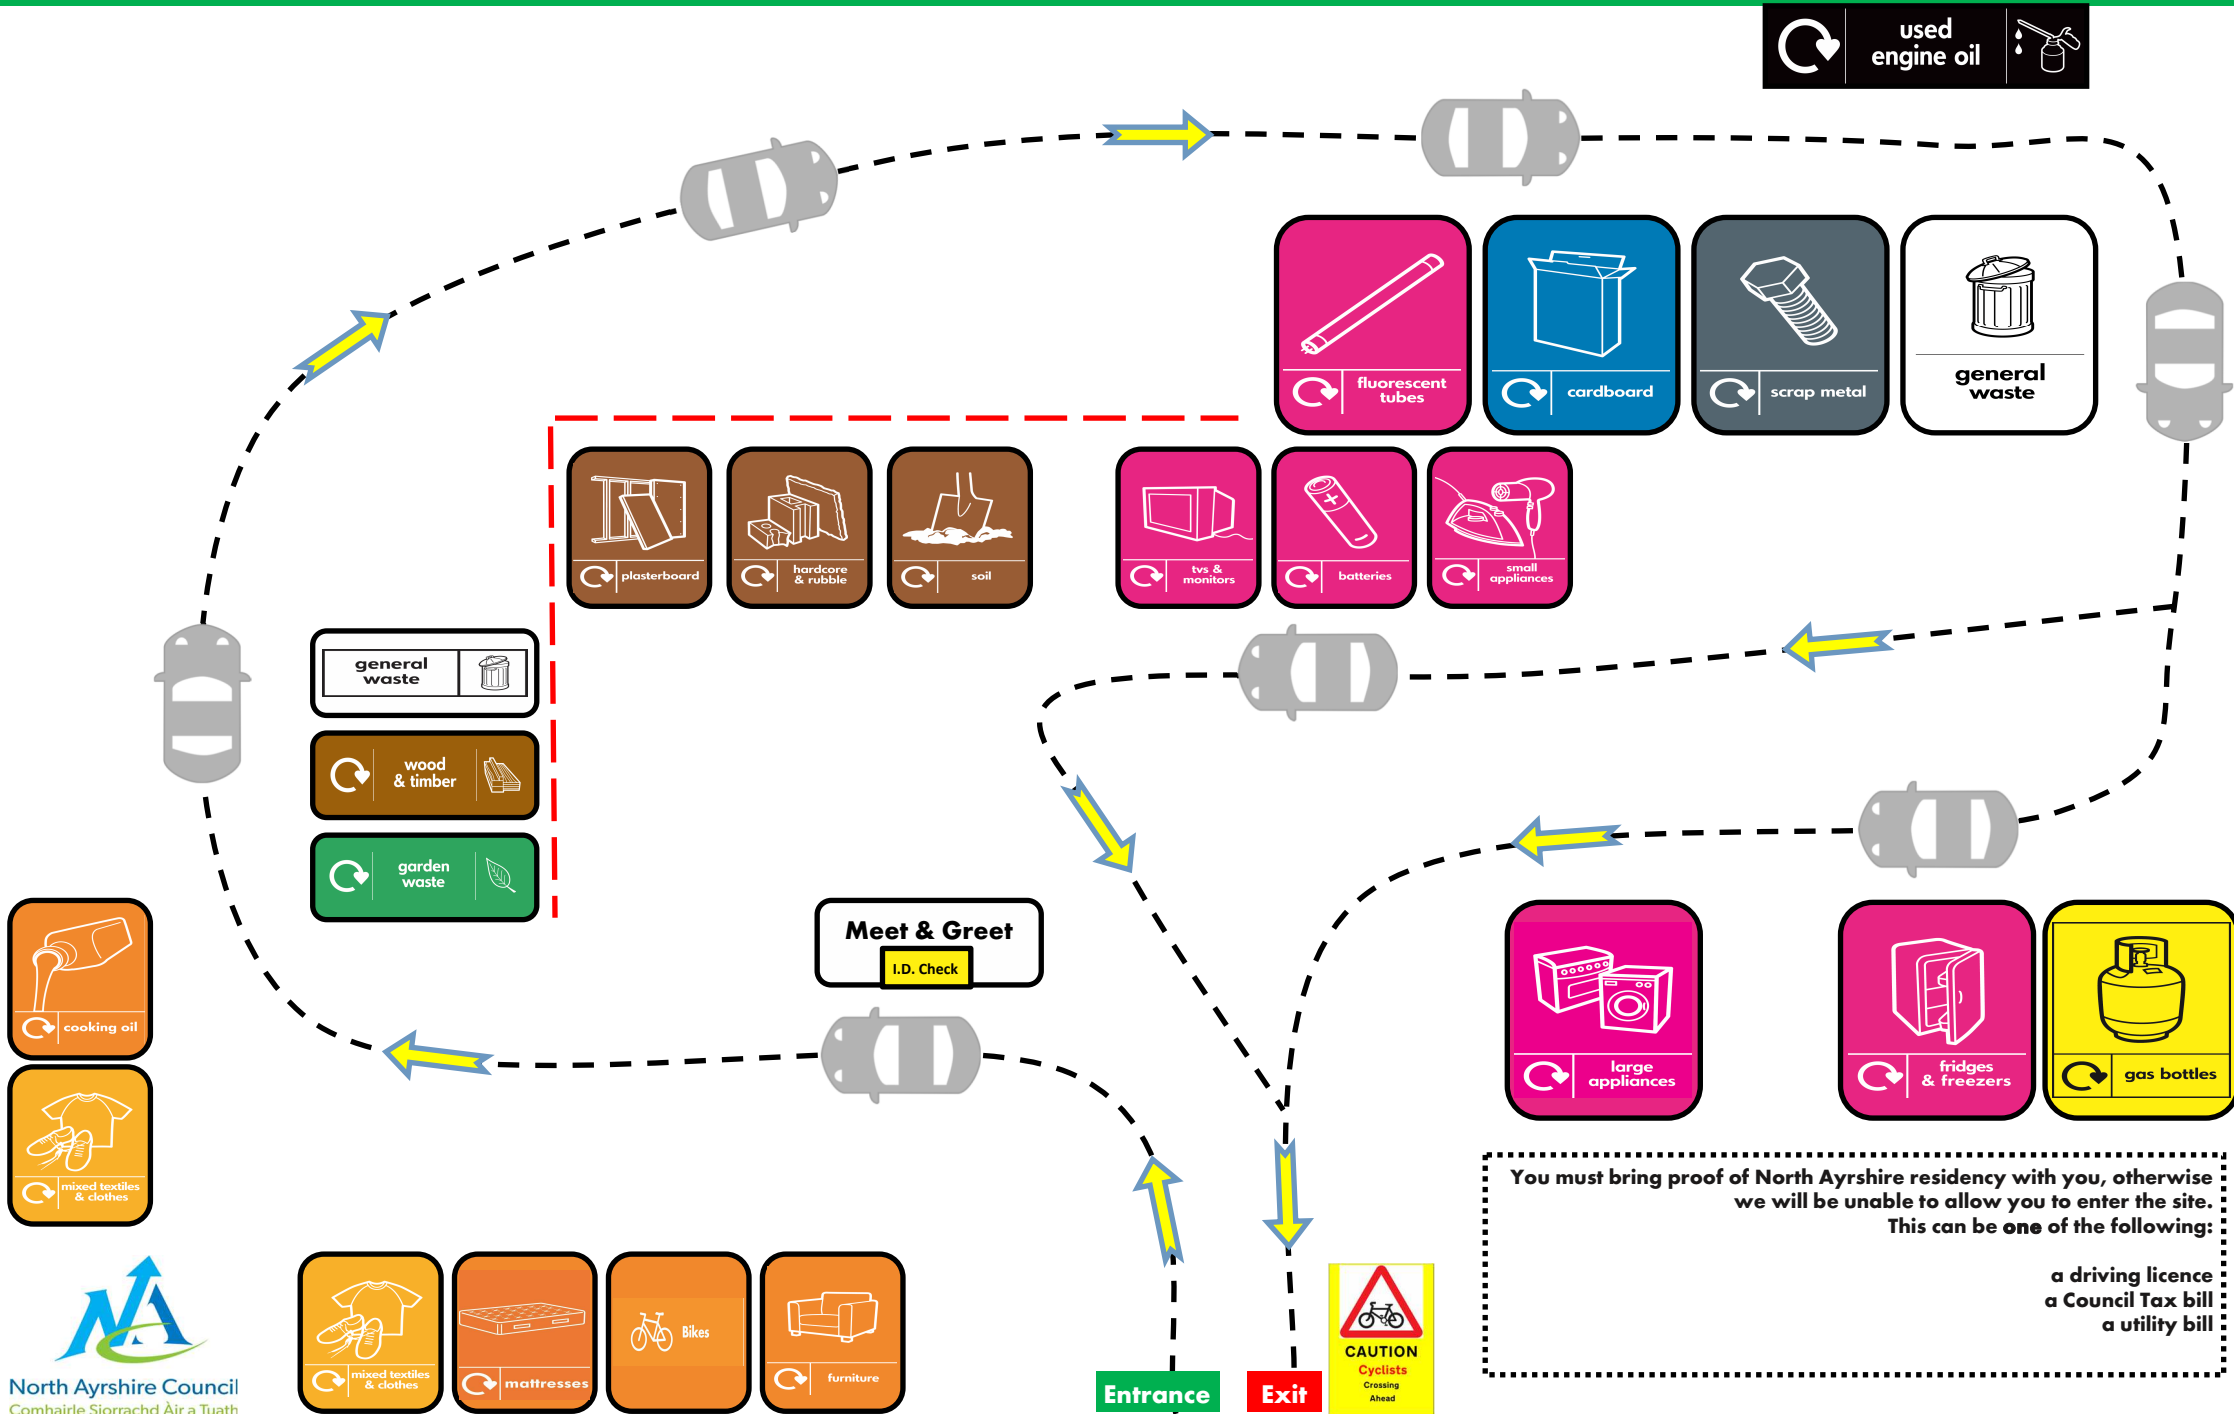

Bartonholm Household Waste and Recycling Centre

You must bring proof of North Ayrshire residency with you, otherwise we will be unable to allow you to enter the site. This can be one of the following:

- a driving licence
- a Council Tax bill
- a utility bill

North Ayrshire Council
Comhairle Siorrachd Àir a Tuath

Sandy Road, Irvine, KA12 8SN
Opening hours Daily: 10am to 4:30pm (last entry 4:15pm)